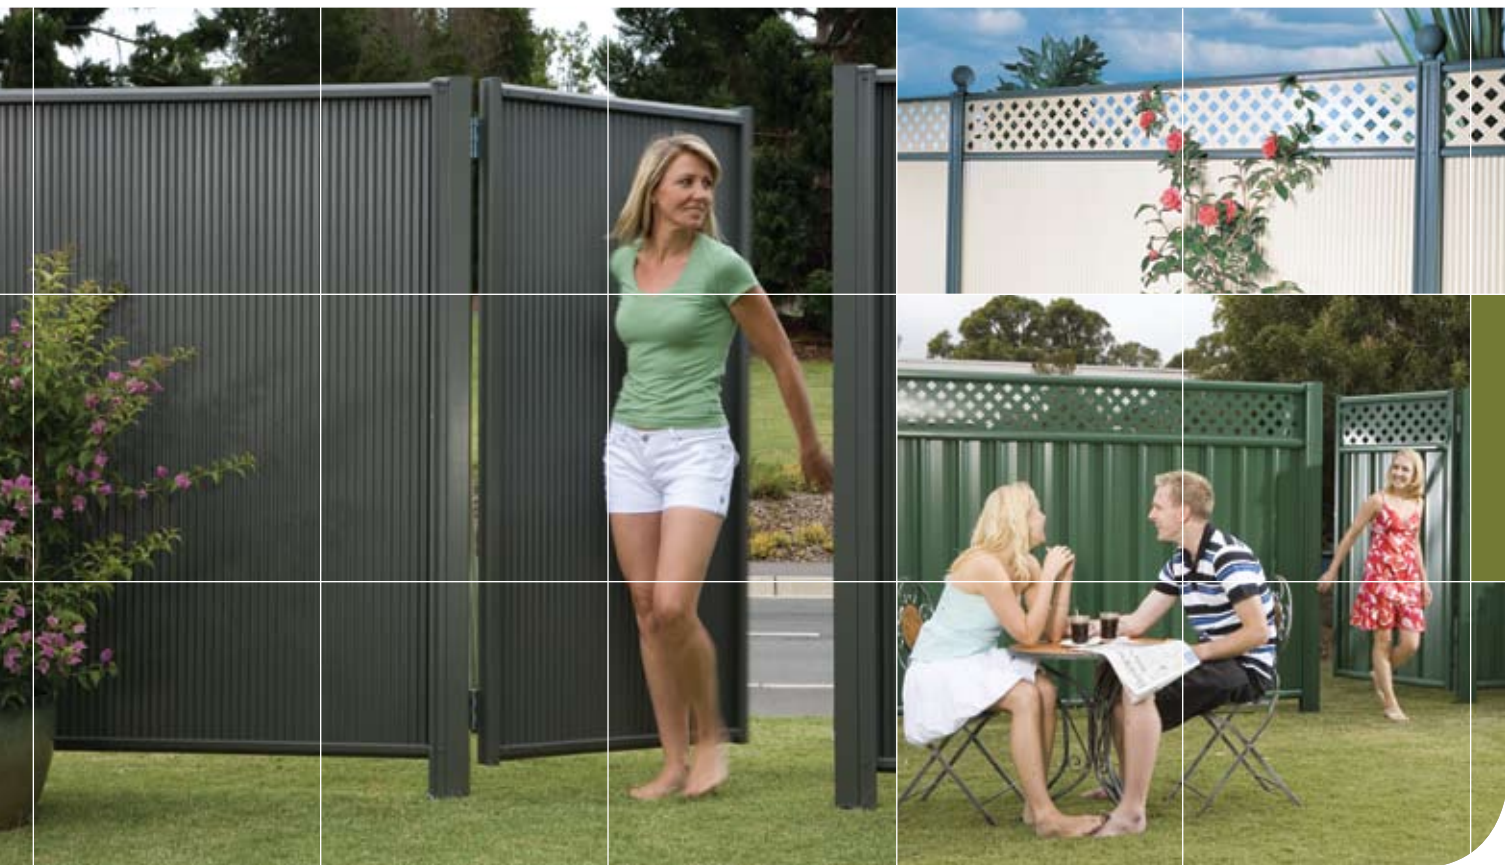

//...made using quality all-Australian COLORBOND® steel for low maintenance, durability, wind resistance, security and privacy. //

MINISCREEN®

With COLORBOND® steel infill sheets in the classic LYSAGHT MINI ORB® profile you've got an eye catching fence capable of enhancing any property.

Create a steel fence with a unique appearance that is at home in any setting – one with the distinctive fluting of infill panels framed by striking posts and rails which combine to provide a truly attractive yet durable fence.

- Post, rail and panel colours allow mix and match combinations
- 100% termite and rot resistant
- May be stepped or raked on sloping ground
- Available in 1500mm, 1800mm & 2100mm panel heights
- A centre rail is visible on one side of the fence

Choice with PLUS options

Looking for a fence that makes even more of a style statement for your property? You can do it with popular LYSAGHT® PLUS options. Once you've selected the style and colour combination best suited to your property, why not add matching or contrasting PLUS lattice, with elegant ball caps for the finishing touches.

You can even mix and match colours for infill panels, post and rails to highlight or complement your gardens best features. Don't forget to enquire about our matching gate options*. You'll be glad you did.

*Gates not available in Western Australia